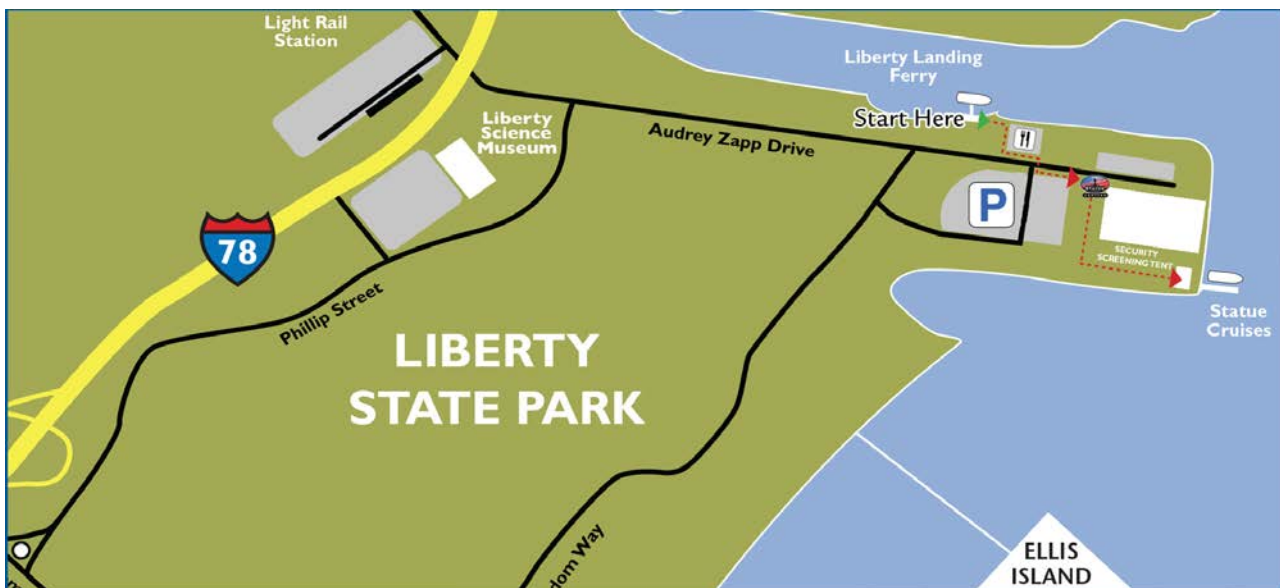

Directions to Statue Cruises – New Jersey

Liberty Landing Ferry TO Statue Cruises

For further questions, please call 877.523.9849

1 When you walk off the ferry, take a right and walk past the Liberty House Restaurant.

2 At the end of the path, take a left towards the stairs.

3 Cross the cobble stone road towards the parking lot and make a left onto the main path.

4 Statue Cruises ticket office will be directly in front of you. From the ticket office/security tent areas, walk 1/3 of a mile for departures.

- Start
- Finish

Distance:
.35 mi
.56 km

Time:
Approx. 10 minute walk